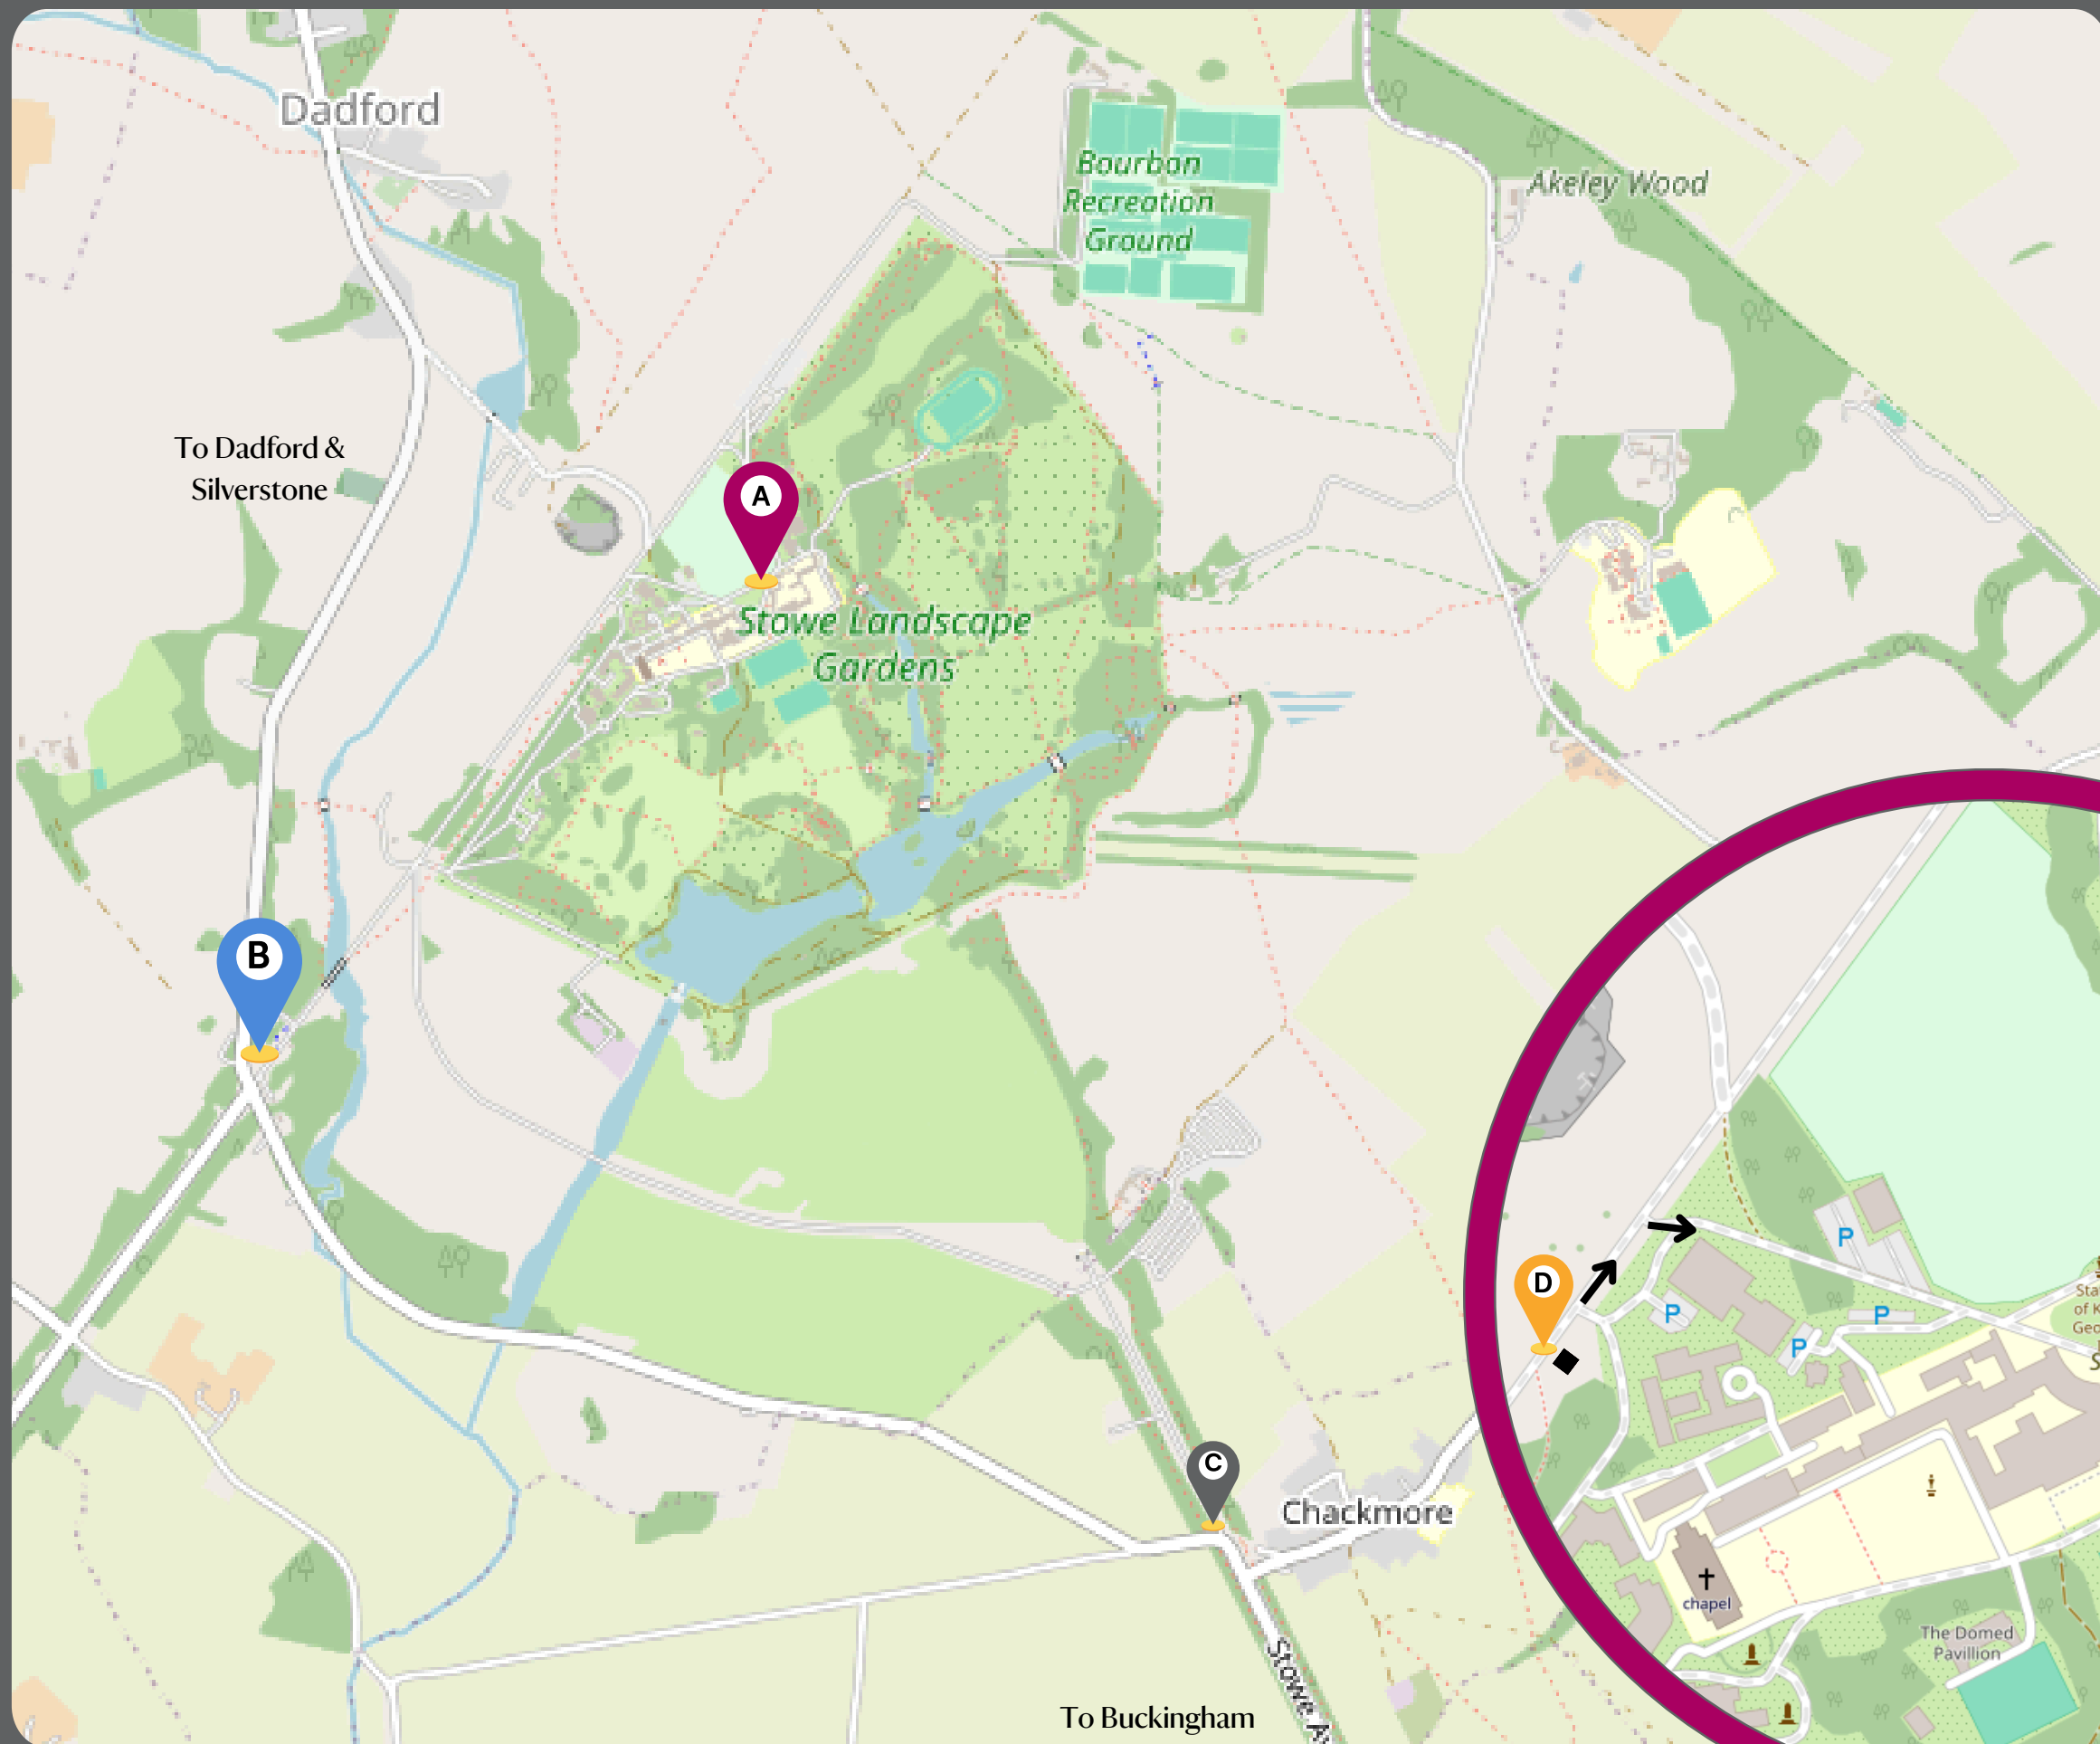

DIRECTIONS TO STOWE HOUSE

Follow signs for Stowe Gardens until you reach the local area. As you near the entrance to Stowe Gardens you will see signs for Stowe School. Please enter the site through the Stowe School site entrance, MK18 5EH. As you enter site you will be stopped at the Security Cabin. If you have arranged access via this entrance they will be expecting you. Security will direct you to visitor parking. Enter Stowe House through the main front door, where you will be met by a member of the Stowe House team.

- A** Stowe House
- B** Stowe School Entrance
- C** The National Trust Entrance
- D** Security Cabin