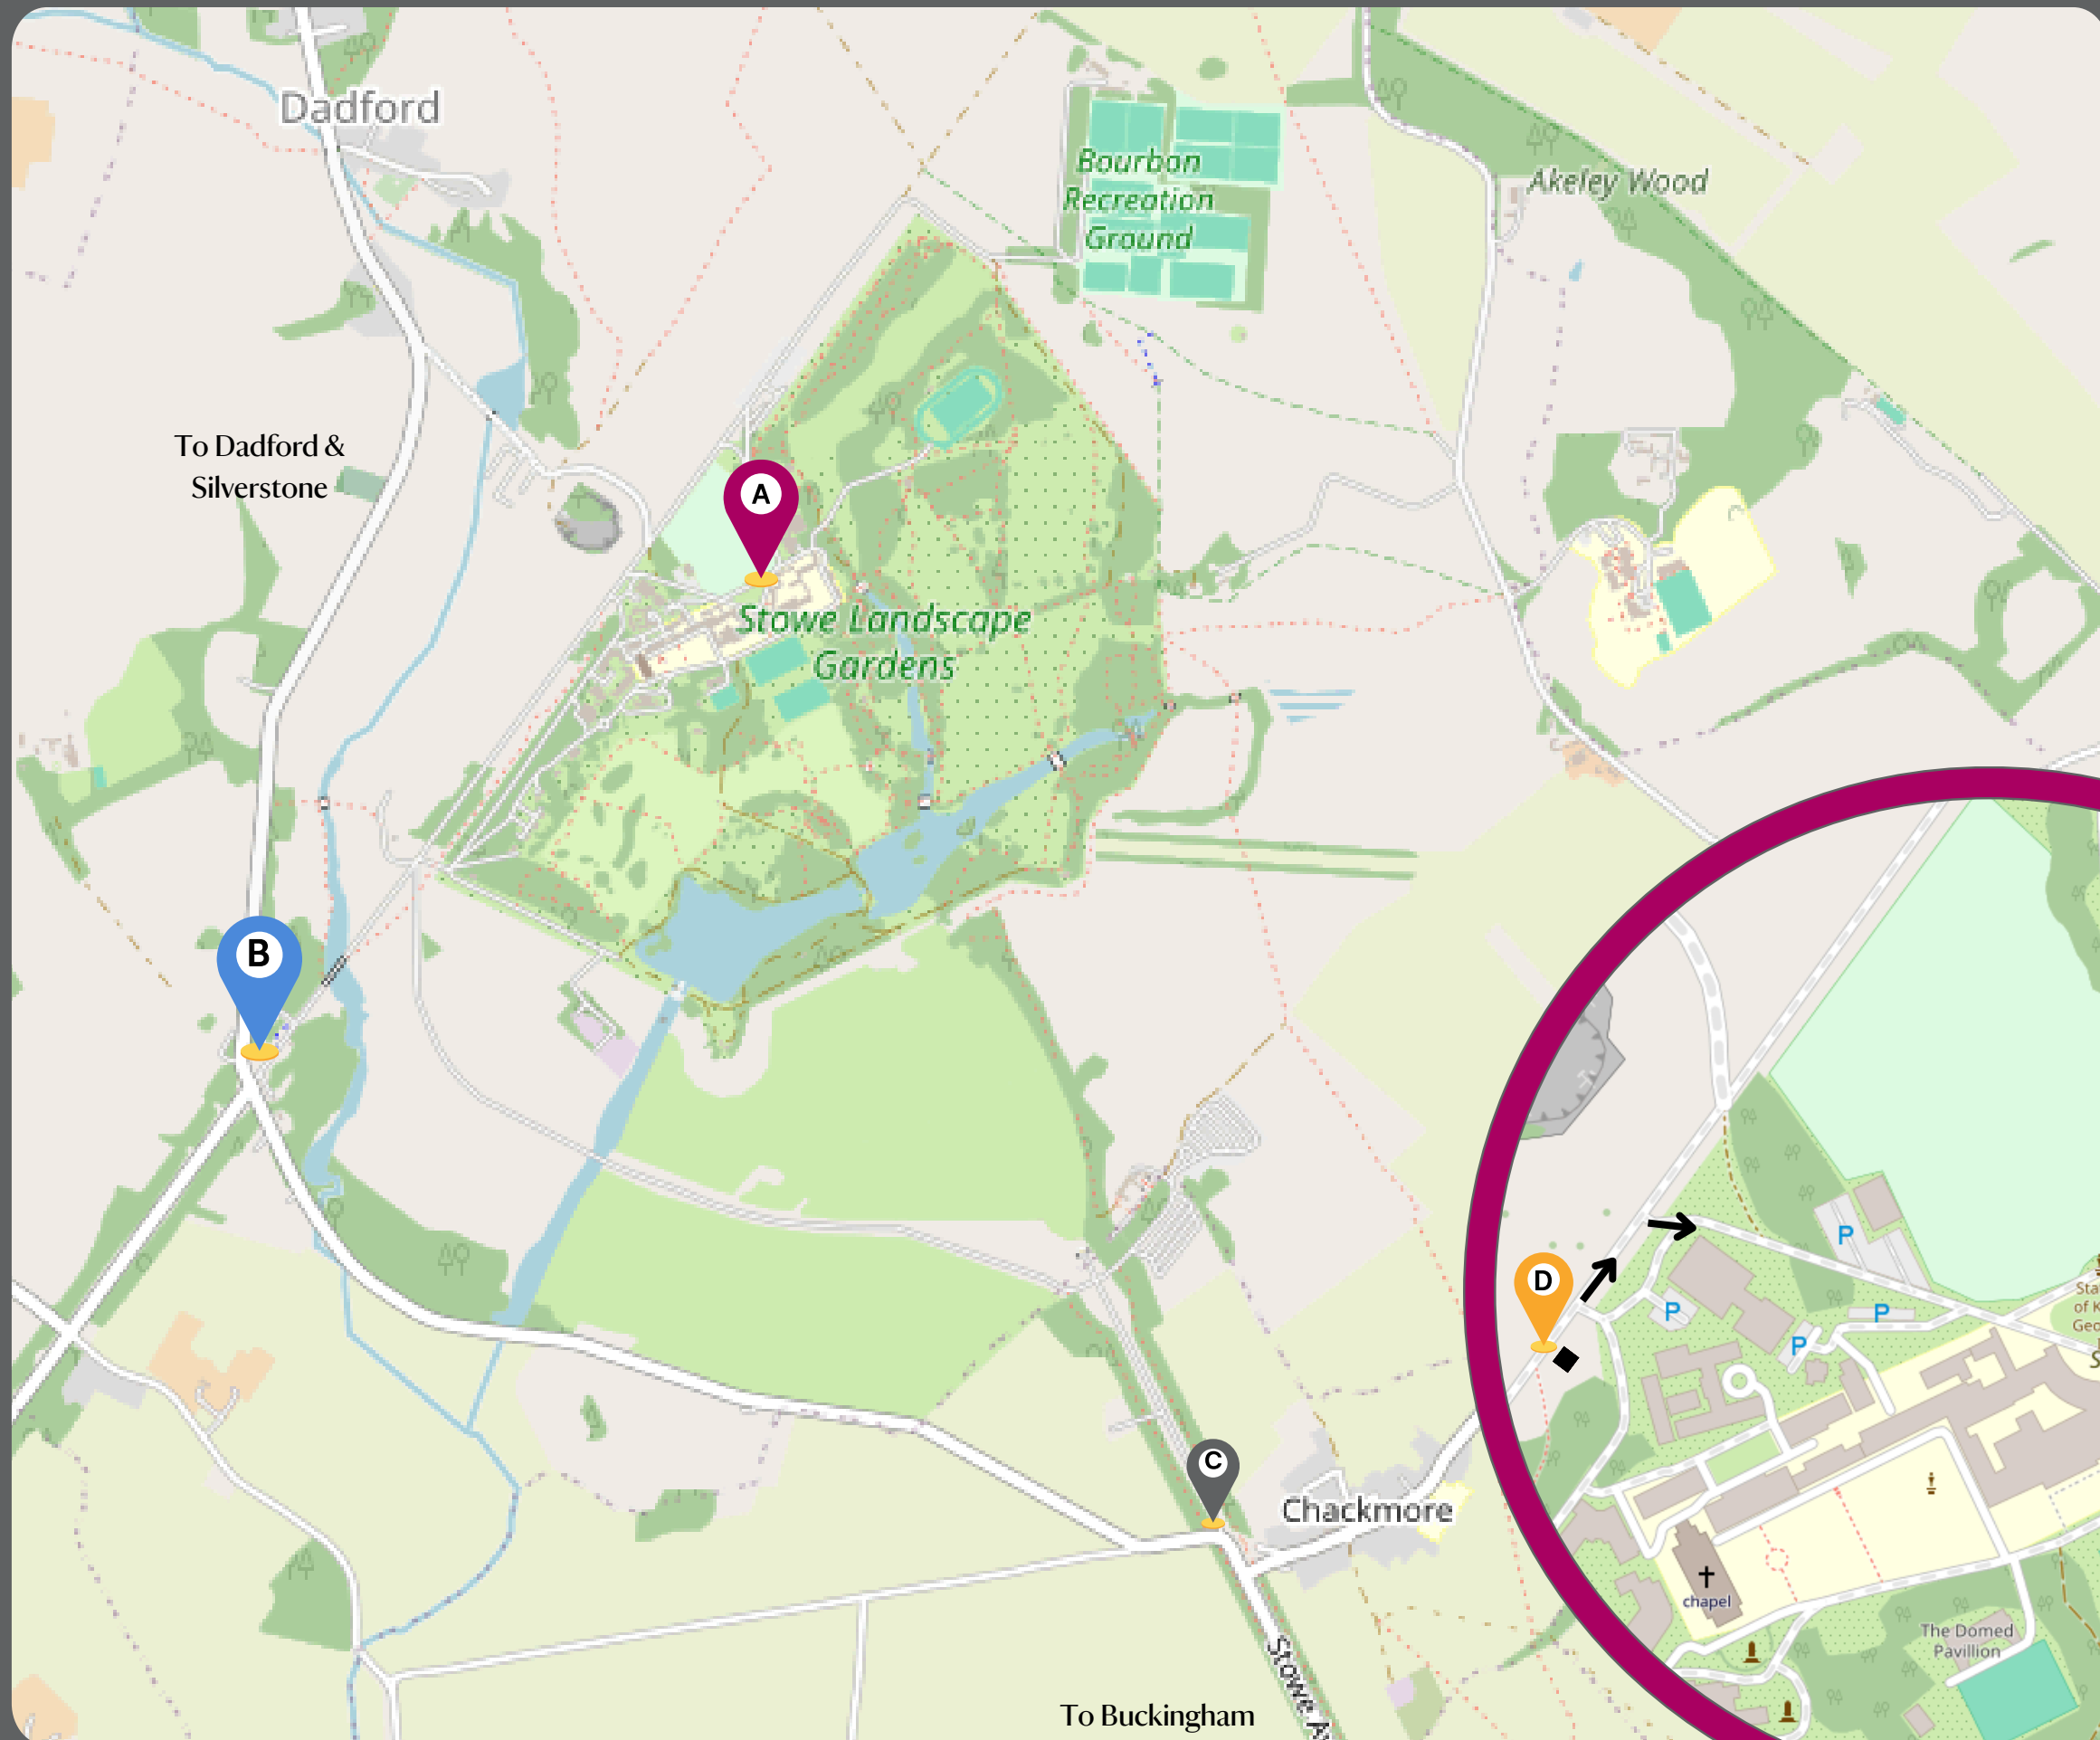

DIRECTIONS TO STOWE HOUSE

Follow signs for Stowe Gardens until you reach the local area. As you near the entrance to Stowe Gardens you will see signs for Stowe School. Please enter the site through the Stowe School site entrance, MK18 5EH. As you enter site you will be stopped at the Security Cabin. If you have arranged access via this entrance they will be expecting you. Security will direct you to visitor parking. Enter Stowe House through the main front door, where you will be met by a member of the Stowe House team.

-  **A Stowe House**
-  **B Stowe School Entrance**
-  **C The National Trust Entrance**
-  **D Security Cabin**